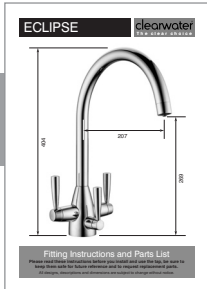

GUARANTEE AND LIABILITY

In the unlikely event that you should experience any defect in the material or workmanship of your mixer tap within 5 years of purchase, we will replace the faulty part free of charge. Decorative surface finishes are guaranteed for one year from the date of purchase provided that our advise concerning care has been observed and no scouring agents have been used. This is provided that the mixer or tap has been used for normal domestic purposes in the UK and that the care, installation and maintenance instructions have been observed.

Scuff and scratches caused by normal wear and tear, improper installation or accidental damage are excluded from this guarantee.

You should retain a copy of your dated invoice as proof of purchase to validate any claims under this guarantee.

No other warranties, express or implied, are made, including merchantability or fitness for a particular purpose.

Please Keep Me Safe

Filter replacement when only used for cold filtered is advised every 6 months, however failure to do so will not void any tap warranty.

To prevent adverse water quality & potential health risks, filters must be changed every 12 months.